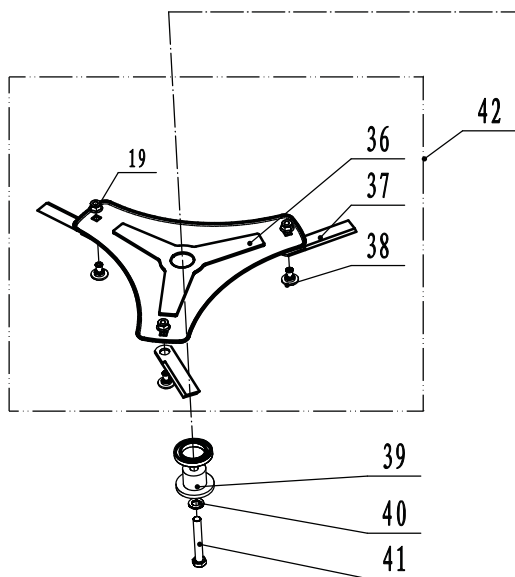

PARTS INFORMATION

RC190

HOVER MOWER DECK • FIGURE 1

ITEM	PART NUMBER	DESCRIPTION	B&S	Honda	COMMENTS
1	4020540	HANDLE GRIP	2	2	One Grip
2	4016530	HANDLE, UPPER	1	1	
3	7260636	SCREW, PAN HEAD, 6x30	1		Briggs only
3	7260625	SCREW, PAN HEAD, 6x45		1	Honda only
5	7030601	WASHER	1	1	
6	4012500	BALE, HANDLE CONTROL (OPC)	1	1	
7	5070630	THROTTLE LEVER (Cable not incl.)	N/A	1	Honda only
8	5072030	CABLE, ENGINE BRAKE	1	1	
9	5072130	THROTTLE CABLE		1	Honda only
10	4016520	HANDLE, LOWER	1	1	
11	5010811	BOLT, UPPER HANDLE (PIVOT), 8x50	2	2	
12	7030819	WASHER	5	6	
13	7040802	WASHER, SPRING	2	2	
14	5010812	KNOB, HANDLE	2	2	
15	7020602	NUT, NYLON, M6	1	1	
16	7260642	SCREW, PAN HEAD, M6x35	1	1	
17	4260731	STAND, KICK	1	1	Honda left side , Briggs right side
18	7120190	COLLAR	3	4	
19	7020830	NUT, FLANGE, M8	6	7	
20	7010852	BOLT, 8X45	3	4	
22	4131112	BASE, ENGINE (PLASTIC)	1	1	
23	7130628	PIN, LOWER HANDLE	2	2	
24	7130101	PIN, SPLIT	2	2	
25	7120750	WASHER	4	4	
26	4260353	BRACKET, HANDLE	1	2	
26A	4271700	BRACKET, HANDLE, BRIGGS	1	N/A	Briggs only
27	7030604	WASHER	4	4	
28	4240332	DECK, GREY	1	1	
30	4131101	PLATE, ADAPTER	2	2	
31	7110408	KEY, WOODRUFF	1	1	
32	4120232	ADAPTER, IMPELLER TO CRANKSHAFT	1	1	
33	3140011	IMPELLER	1	1	
34	4120241	FLANGE (CONE), 30mm	1	1	
35	4120250	SPACER, HEIGHT ADJUSTMENT	2	2	
36	3050610	DISK, BLADE MOUNTING	1	1	
37	3010670	BLADE SET (3)	1	1	One set of 3 blades
38	7010824	SCREW, BLADE MOUNTING	3	3	
39	4120262	HUB, 32mm	1	1	
40	7031009	WASHER	2	2	
41	7011115	BAR BLADE BOLT	1	1	
42	3050520	DISK ASSY W/BLADES	1	1	
43	7020803	NUT, LOCK	8	8	
44	7010843	BOLT	4	4	
45	7030807	WASHER	8	8	
46	3010700	BAR BLADE, HOVER MOWER	1	1	Export Only, Not for Sale in USA