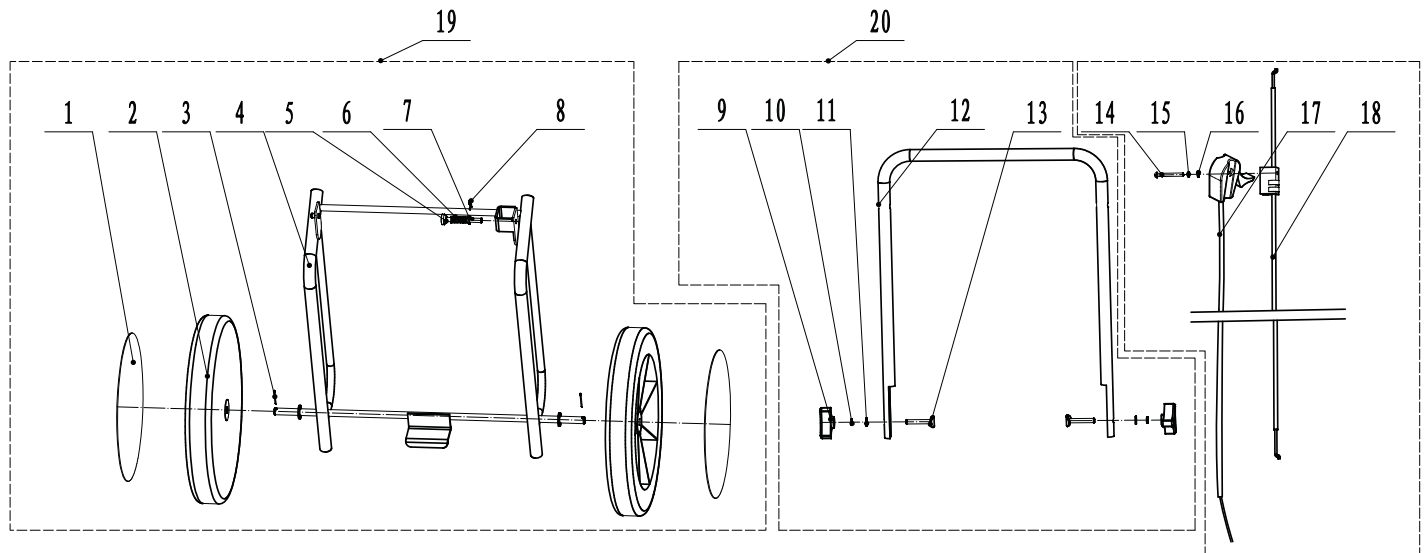

# Illustrated Parts Manual

**RC190-BS550**

**RC190-GCV160**

**19" Commercial Hover Mower**

**EVERGREEN**  
**TURF EQUIPMENT**

1028 4<sup>th</sup> Street SW, Bldg A • Auburn, WA 98001 • Phone: (253) 333-3345 • Fax: (253) 414-1293

## HOVER MOWER DECK • FIGURE 1

ITEM	PART NUMBER	DESCRIPTION	B&S	Honda	COMMENTS
1	4020540	HANDLE GRIP	2	2	One Grip
2	4016530	HANDLE, UPPER	1	1	
3	7260636	SCREW, PAN HEAD, 6x30	1		Briggs only
3	7260625	SCREW, PAN HEAD, 6x45		1	Honda only
5	7030601	WASHER	1	1	
6	4012500	BALE, HANDLE CONTROL (OPC)	1	1	
7	5070630	THROTTLE LEVER (Cable not incl.)	N/A	1	Honda only
8	5072030	CABLE, ENGINE BRAKE	1	1	
9	5072130	THROTTLE CABLE		1	Honda only
10	4016520	HANDLE, LOWER	1	1	
11	5010811	BOLT, UPPER HANDLE (PIVOT), 8x50	2	2	
12	7030819	WASHER	5	6	
13	7040802	WASHER, SPRING	2	2	
14	5010812	KNOB, HANDLE	2	2	
15	7020602	NUT, NYLON, M6	1	1	
16	7260642	SCREW, PAN HEAD, M6x35	1	1	
17	4260731	STAND, KICK	1	1	Honda left side , Briggs right side
18	7120190	COLLAR	3	4	
19	7020830	NUT, FLANGE, M8	6	7	
20	7010852	BOLT, 8X45	3	4	
22	4131112	BASE, ENGINE (PLASTIC)	1	1	
23	7130628	PIN, LOWER HANDLE	2	2	
24	7130101	PIN, SPLIT	2	2	
25	7120750	WASHER	4	4	
26	4260353	BRACKET, HANDLE	1	2	
26A	4271700	BRACKET, HANDLE, BRIGGS	1	N/A	Briggs only
27	7030604	WASHER	4	4	
28	4240332	DECK, GREY	1	1	
30	4131101	PLATE, ADAPTER	2	2	
31	7110408	KEY, WOODRUFF	1	1	
32	4120232	ADAPTER, IMPELLER TO CRANKSHAFT	1	1	
33	3140011	IMPELLER	1	1	
34	4120241	FLANGE (CONE), 30mm	1	1	
35	4120250	SPACER, HEIGHT ADJUSTMENT	2	2	
36	3050610	DISK, BLADE MOUNTING	1	1	
37	3010670	BLADE SET (3)	1	1	One set of 3 blades
38	7010824	SCREW, BLADE MOUNTING	3	3	
39	4120262	HUB, 32mm	1	1	
40	7031009	WASHER	2	2	
41	7011115	BAR BLADE BOLT	1	1	
42	3050520	DISK ASSY W/BLADES	1	1	
43	7020803	NUT, LOCK	8	8	
44	7010843	BOLT	4	4	
45	7030807	WASHER	8	8	
46	3010700	BAR BLADE, HOVER MOWER	1	1	Export Only, Not for Sale in USA