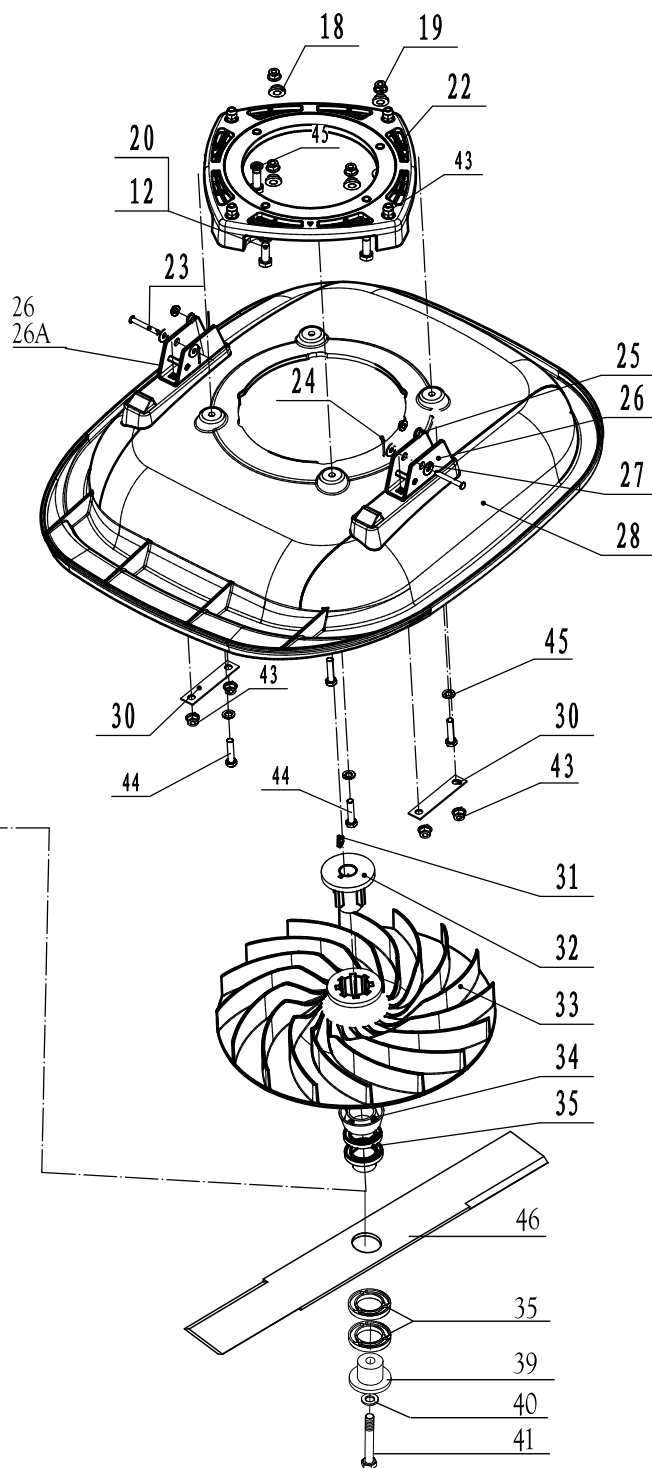

# Illustrated Parts Manual

**RC190-BS550**

**RC190-GCV160**

**19" Commercial Hover Mower**

**EVERGREEN**  
**TURF EQUIPMENT**

1028 4<sup>th</sup> Street SW, Bldg A • Auburn, WA 98001 • Phone: (253) 333-3345 • Fax: (253) 414-1293

## HOVER MOWER DECK • FIGURE 1

ITEM	PART NUMBER	DESCRIPTION	B&S	Honda	COMMENTS
1	4020540	HANDLE GRIP	2	2	One Grip
2	4016530	HANDLE, UPPER	1	1	
3	7260636	SCREW, PAN HEAD, 6x30	1		Briggs only
3	7260625	SCREW, PAN HEAD, 6x45		1	Honda only
5	7030601	WASHER	1	1	
6	4012500	BALE, HANDLE CONTROL (OPC)	1	1	
7	5070630	THROTTLE LEVER (Cable not incl.)	N/A	1	Honda only
8	5072030	CABLE, ENGINE BRAKE	1	1	
9	5072130	THROTTLE CABLE		1	Honda only
10	4016520	HANDLE, LOWER	1	1	
11	5010811	BOLT, UPPER HANDLE (PIVOT), 8x50	2	2	
12	7030819	WASHER	5	6	
13	7040802	WASHER, SPRING	2	2	
14	5010812	KNOB, HANDLE	2	2	
15	7020602	NUT, NYLON, M6	1	1	
16	7260642	SCREW, PAN HEAD, M6x35	1	1	
17	4260731	STAND, KICK	1	1	Honda left side , Briggs right side
18	7120190	COLLAR	3	4	
19	7020830	NUT, FLANGE, M8	6	7	
20	7010852	BOLT, 8X45	3	4	
22	4131112	BASE, ENGINE (PLASTIC)	1	1	
23	7130628	PIN, LOWER HANDLE	2	2	
24	7130101	PIN, SPLIT	2	2	
25	7120750	WASHER	4	4	
26	4260353	BRACKET, HANDLE	1	2	
26A	4271700	BRACKET, HANDLE, BRIGGS	1	N/A	Briggs only
27	7030604	WASHER	4	4	
28	4240332	DECK, GREY	1	1	
30	4131101	PLATE, ADAPTER	2	2	
31	7110408	KEY, WOODRUFF	1	1	
32	4120232	ADAPTER, IMPELLER TO CRANKSHAFT	1	1	
33	3140011	IMPELLER	1	1	
34	4120241	FLANGE (CONE), 30mm	1	1	
35	4120250	SPACER, HEIGHT ADJUSTMENT	2	2	
36	3050610	DISK, BLADE MOUNTING	1	1	
37	3010670	BLADE SET (3)	1	1	One set of 3 blades
38	7010824	SCREW, BLADE MOUNTING	3	3	
39	4120262	HUB, 32mm	1	1	
40	7031009	WASHER	2	2	
41	7011115	BAR BLADE BOLT	1	1	
42	3050520	DISK ASSY W/BLADES	1	1	
43	7020803	NUT, LOCK	8	8	
44	7010843	BOLT	4	4	
45	7030807	WASHER	8	8	
46	3010700	BAR BLADE, HOVER MOWER	1	1	Export Only, Not for Sale in USA