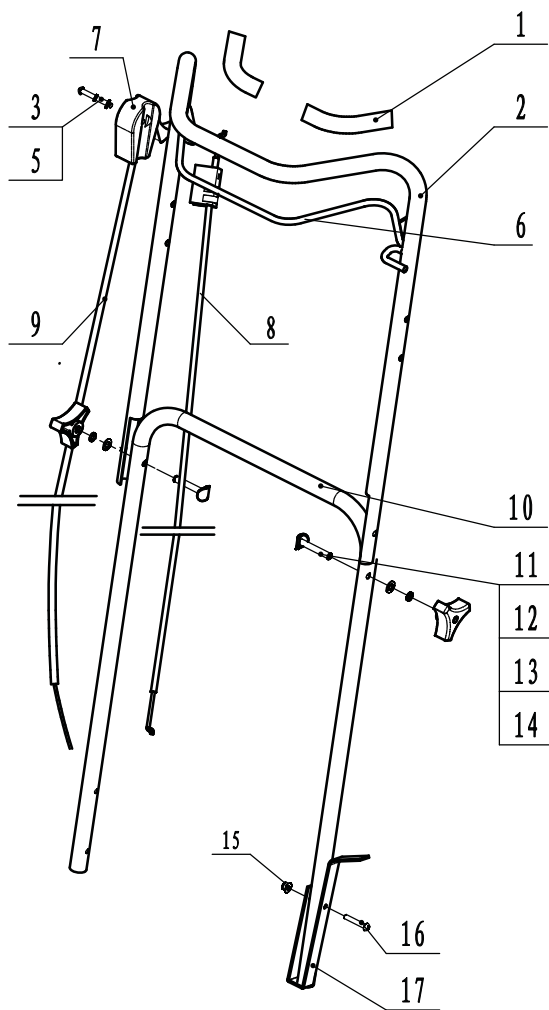

PARTS INFORMATION

RC190

HOVER MOWER DECK • FIGURE 1

ITEM	PART NUMBER	DESCRIPTION	B&S	Honda	COMMENTS
1	4020540	HANDLE GRIP	2	2	One Grip
2	4016530	HANDLE, UPPER	1	1	
3	7260636	SCREW, PAN HEAD, 6x30	1		Briggs only
3	7260625	SCREW, PAN HEAD, 6x45		1	Honda only
5	7030601	WASHER	1	1	
6	4012500	BALE, HANDLE CONTROL (OPC)	1	1	
7	5070630	THROTTLE LEVER (Cable not incl.)	N/A	1	Honda only
8	5072030	CABLE, ENGINE BRAKE	1	1	
9	5072130	THROTTLE CABLE		1	Honda only
10	4016520	HANDLE, LOWER	1	1	
11	5010811	BOLT, UPPER HANDLE (PIVOT), 8x50	2	2	
12	7030819	WASHER	5	6	
13	7040802	WASHER, SPRING	2	2	
14	5010812	KNOB, HANDLE	2	2	
15	7020602	NUT, NYLON, M6	1	1	
16	7260642	SCREW, PAN HEAD, M6x35	1	1	
17	4260731	STAND, KICK	1	1	Honda left side , Briggs right side
18	7120190	COLLAR	3	4	
19	7020830	NUT, FLANGE, M8	6	7	
20	7010852	BOLT, 8X45	3	4	
22	4131112	BASE, ENGINE (PLASTIC)	1	1	
23	7130628	PIN, LOWER HANDLE	2	2	
24	7130101	PIN, SPLIT	2	2	
25	7120750	WASHER	4	4	
26	4260353	BRACKET, HANDLE	1	2	
26A	4271700	BRACKET, HANDLE, BRIGGS	1	N/A	Briggs only
27	7030604	WASHER	4	4	
28	4240332	DECK, GREY	1	1	
30	4131101	PLATE, ADAPTER	2	2	
31	7110408	KEY, WOODRUFF	1	1	
32	4120232	ADAPTER, IMPELLER TO CRANKSHAFT	1	1	
33	3140011	IMPELLER	1	1	
34	4120241	FLANGE (CONE), 30mm	1	1	
35	4120250	SPACER, HEIGHT ADJUSTMENT	2	2	
36	3050610	DISK, BLADE MOUNTING	1	1	
37	3010670	BLADE SET (3)	1	1	One set of 3 blades
38	7010824	SCREW, BLADE MOUNTING	3	3	
39	4120262	HUB, 32mm	1	1	
40	7031009	WASHER	2	2	
41	7011115	BAR BLADE BOLT	1	1	
42	3050520	DISK ASSY W/BLADES	1	1	
43	7020803	NUT, LOCK	8	8	
44	7010843	BOLT	4	4	
45	7030807	WASHER	8	8	
46	3010700	BAR BLADE, HOVER MOWER	1	1	Export Only, Not for Sale in USA