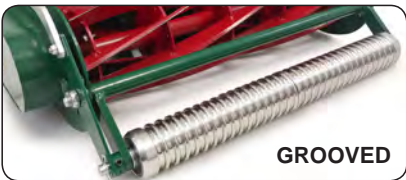

# PRECISION REEL MOWERS

**COMMERCIAL QUALITY • PROFESSIONAL RESULTS**

COMMERCIAL MODELS  
FOR LAWN MAINTENANCE  
COMPANIES

**OPTIONAL FRONT ROLLERS**

Since 1935, California Trimmer mowers have been manufactured with the commitment to produce the best power reel mower available. California Trimmer reel mowers will provide you with a healthy lawn that has the look of a finely manicured golf green. Rotary mowers tear and rip the grass removing nutrients causing brown spots, rough growth and thatch. Reel mowers make very clean, sharp cuts, like a pair of scissors. When grass is cut in a clean, smooth manner, moisture and nutrients are locked in promoting healthy growth and less maintenance.

## LONGER LASTING CUT

Our reel and cutter bar are both handcrafted of heat-treated high carbon steel, allowing for sharper blades and a longer lasting cut.

## DEEP TREAD DRIVE ROLLER

The extra-wide and grip textured surface area provides solid traction to effectively propel the mower while protecting the grass.

## HEAVY-DUTY DRIVE SYSTEMS

All shafts are supported by full-sized ball bearings and are driven by large chains and heat-treated sprockets.

With many years of proven performance, the unique clutch engagement and drive components have been designed to provide strong and reliable operation.