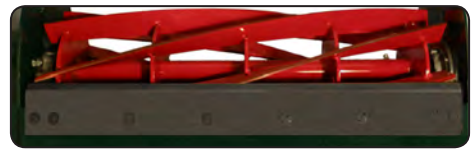

# PRECISION REEL MOWERS

**COMMERCIAL QUALITY • PROFESSIONAL RESULTS**

COMMERCIAL MODELS  
FOR LAWN MAINTENANCE  
COMPANIES

**OPTIONAL FRONT ROLLERS**

Since 1935, California Trimmer mowers have been manufactured with the commitment to produce the best power reel mower available. California Trimmer reel mowers will provide you with a healthy lawn that has the look of a finely manicured golf green. Rotary mowers tear and rip the grass removing nutrients causing brown spots, rough growth and thatch. Reel mowers make very clean, sharp cuts, like a pair of scissors. When grass is cut in a clean, smooth manner, moisture and nutrients are locked in promoting healthy growth and less maintenance.

## LONGER LASTING CUT

Our reel and cutter bar are both handcrafted of heat-treated high carbon steel, allowing for sharper blades and a longer lasting cut.

## DEEP TREAD DRIVE ROLLER

The extra-wide and grip textured surface area provides solid traction to effectively propel the mower while protecting the grass.

## EXTRA-LARGE GRASS CATCHER

A capacity of up to 4 bushels (on the RL255/257) reduces emptying stops and starts. They are made from durable high-density polyethylene and the simple and convenient mounting method provides easy access and removal.