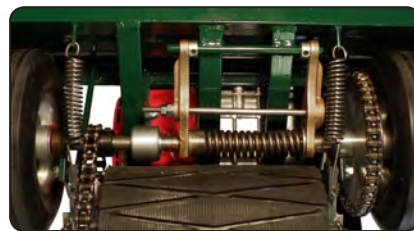

# PRECISION REEL MOWERS

**COMMERCIAL QUALITY • PROFESSIONAL RESULTS**

COMMERCIAL MODELS  
FOR LAWN MAINTENANCE  
COMPANIES

**OPTIONAL FRONT ROLLERS**

Since 1935, California Trimmer mowers have been manufactured with the commitment to produce the best power reel mower available. California Trimmer reel mowers will provide you with a healthy lawn that has the look of a finely manicured golf green. Rotary mowers tear and rip the grass removing nutrients causing brown spots, rough growth and thatch. Reel mowers make very clean, sharp cuts, like a pair of scissors. When grass is cut in a clean, smooth manner, moisture and nutrients are locked in promoting healthy growth and less maintenance.

## LONGER LASTING CUT

Our reel and cutter bar are both handcrafted of heat-treated high carbon steel, allowing for sharper blades and a longer lasting cut.

## DEEP TREAD DRIVE ROLLER

The extra-wide and grip textured surface area provides solid traction to effectively propel the mower while protecting the grass.

## HEAVY-DUTY DRIVE SYSTEMS

All shafts are supported by full-sized ball bearings and are driven by large chains and heat-treated sprockets.

With many years of proven performance, the unique clutch engagement and drive components have been designed to provide strong and reliable operation.